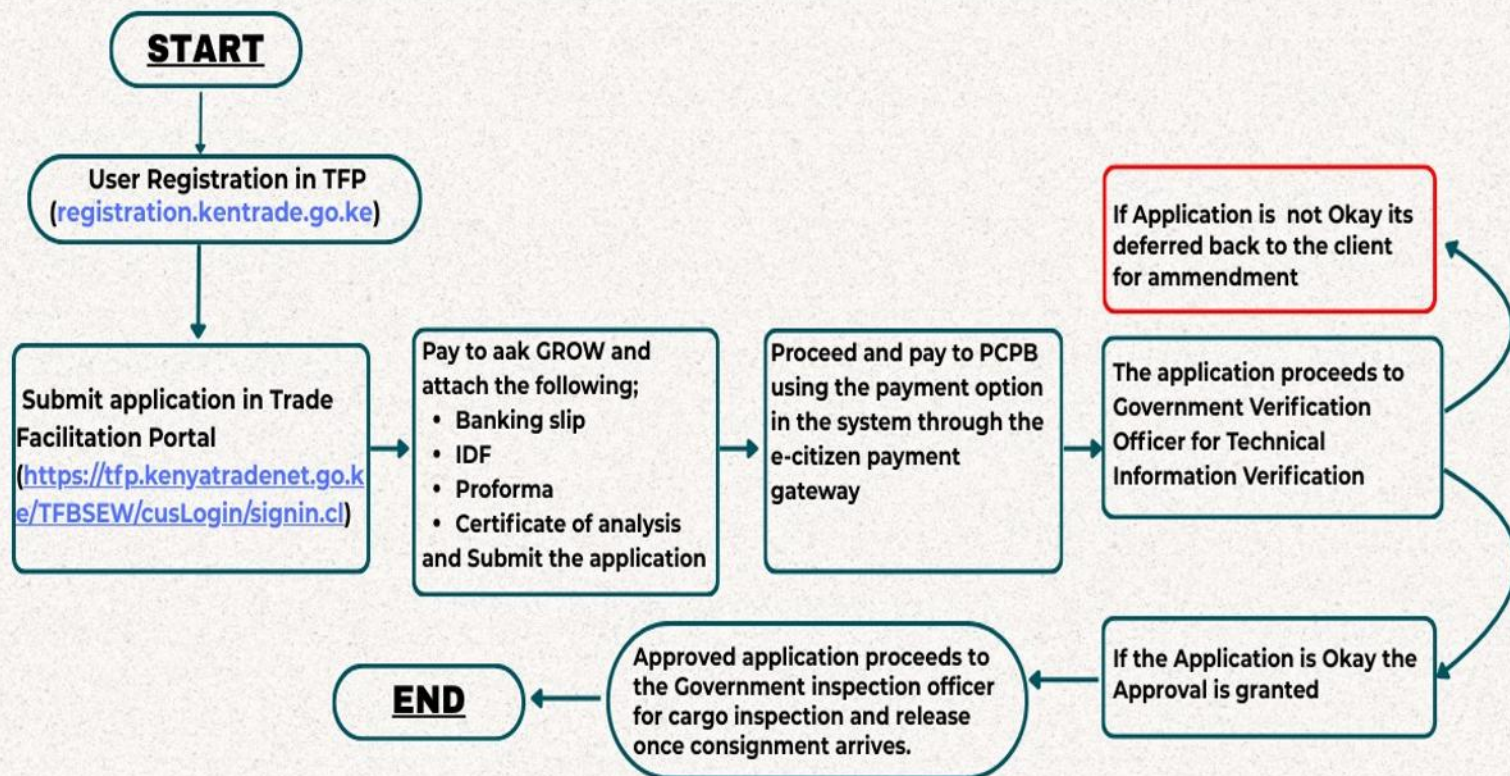

Import Application Procedure

PEST CONTROL PRODUCTS BOARD

IMPORT APPLICATION PROCEDURE

FLOWCHART

Export Application Procedure

PEST CONTROL PRODUCTS BOARD **EXPORT APPLICATION PROCEDURE**

FLOWCHART